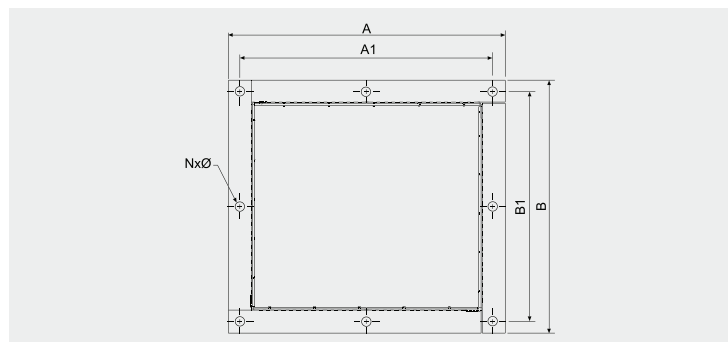

MOUNTING ACCESSORIES

Outlet flange CBM

Mounting feet

Inlet guard

Model	Outlet flange CBM	Mounting feet	Inlet guard
CBM-7/7	BRIDA DESCARGA CBM-7/7	PIE SOPORTE CBP/CBM 7/7	DEF-CBM-7
CBM-9/7	BRIDA DESCARGA CBM-9/7	PIE SOPORTE CBP/CBM 9/9	DEF-CBM-9
CBM-9/9	BRIDA DESCARGA CBM-9/9	PIE SOPORTE CBP/CBM 9/9	DEF-CBM-9
CBM-10/8	BRIDA DESCARGA CBM-10/8	PIE SOPORTE CBP/CBM 10/10	DEF-CBM-10
CBM-10/10	BRIDA DESCARGA CBM-10/10	PIE SOPORTE CBP/CBM 10/10	DEF-CBM-10
CBM-12/9	BRIDA DESCARGA CBM-12/9	PIE SOPORTE CBP/CBM 12/12	DEF-CBM-12
CBM-12/12	BRIDA DESCARGA CBM-12/12	PIE SOPORTE CBP/CBM 12/12	DEF-CBM-12
CBM-15/15	-	-	DEF-CBM-15

ACCESSORIES DIMENSIONS (mm)

Outlet flange CBM

Model	A	A1	B	B1	NxØ (mm)
BRIDA DESCARGA CBM-7/7	289	264	265	240	8x9
BRIDA DESCARGA CBM-9/7	273	253	302	280	8x9
BRIDA DESCARGA CBM-9/9	360	328	315	285	8x10
BRIDA DESCARGA CBM-10/8	314	293	339	316	8x9
BRIDA DESCARGA CBM-10/10	380,5	359	339	316	8x9
BRIDA DESCARGA CBM-12/9	362	341	394,5	374	8x9
BRIDA DESCARGA CBM-12/12	447	426	394,5	374	8x9