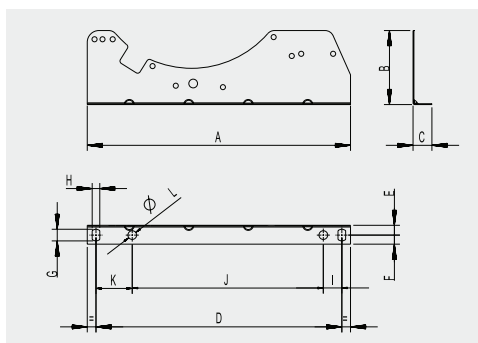

Model	A	B	C	D	E	F	G	H	I	J	K	L
7/	254	47	26	227	13,5	12,5	16	10,5	15	195	15	12
9/	325	102	26	297	13,5	12,5	16	10,5	-	-	35,7	10,5
10/	363	102	26	339	13,5	12,5	16	10,5	37,5	263,5	62	12
12/	434	144	26	407	13,5	12,5	16	10,5	48	333,5	25,5	12